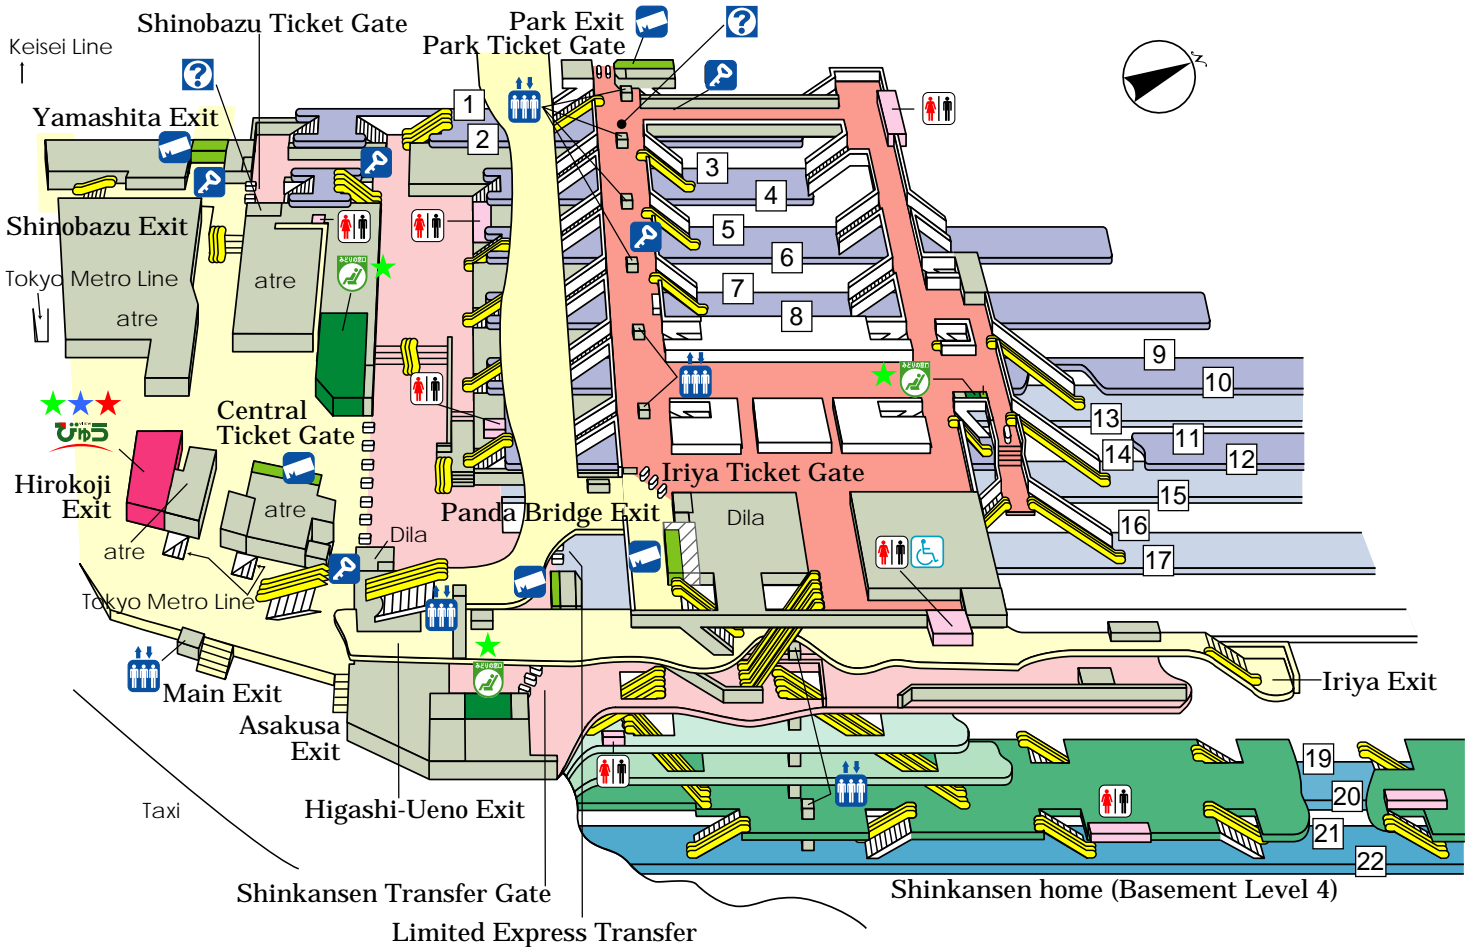

Ueno Station

©KOTSUSHINBUNSHA

< as of March 2009 >

Transfer Information

- | | |
|---|---|
| ① Keihin-Tohoku Line for Omiya | ⑪ ⑫ Joban Line for Toride |
| ② Yamanote Line Inner Tracks for Ikebukuro | ⑬ ⑭ ⑮ Tohoku Line, Takasaki Line, Joetsu Line, Shin-etsu Line |
| ③ Yamanote Line Outer Tracks for Shinagawa | ⑯ Tohoku Line, Joban Line |
| ④ Keihin-Tohoku Line for Ofuna | ⑰ Tohoku Line, Takasaki Line, Joetsu Line, Shin-etsu Line, Joban Line |
| ⑤ ⑥ ⑦ ⑧ Tohoku Line, Takasaki Line, Joetsu Line, Shin-etsu Line | ⑱ ⑲ ⑳ ㉑ ㉒ Tohoku, Yamagata, Akita, Joetsu, Nagano Shinkansen |
| ⑨ Tohoku Line, Takasaki Line, Joetsu Line, Shin-etsu Line, Joban Line | |
| ⑩ Joban Line | |

JR Reservation Ticket Offices ("Midori-no-madoguchi")
 View Plaza
 Ticket Vending Machines
 a coin-operated locker
 Ticket Gate

Restroom
 Facility for the Handicapped
 Elevator
 Information Center
 Escalator
 1 Track (Platform)